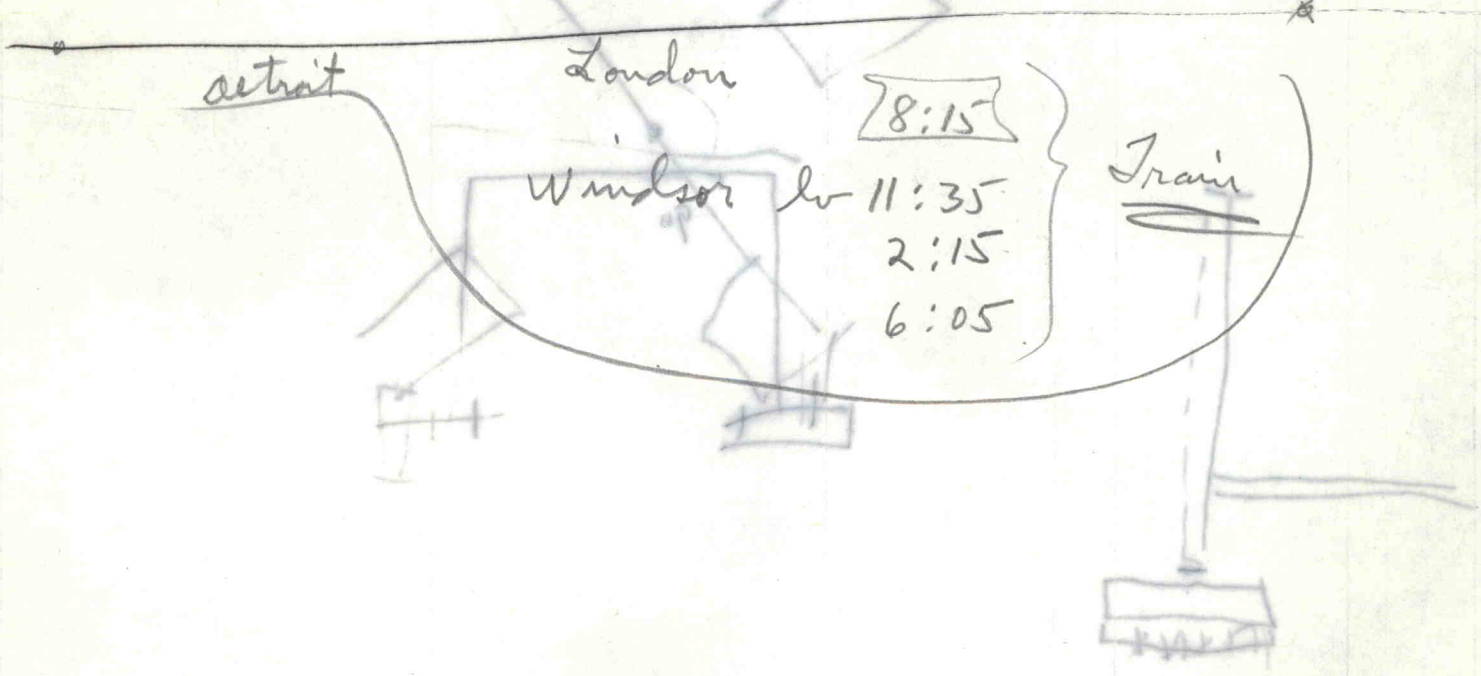

313-582-0050

location

times open

Standard Trailer Co.

9300 Michigan ave

Michigan ave.

open 7 Sat
til 8 Fri close 10pm Sat

819 L1

turn left off bridge (one block)

then go right to Michigan^{ave} then

left to

about 2 miles

about 7/12
23.06